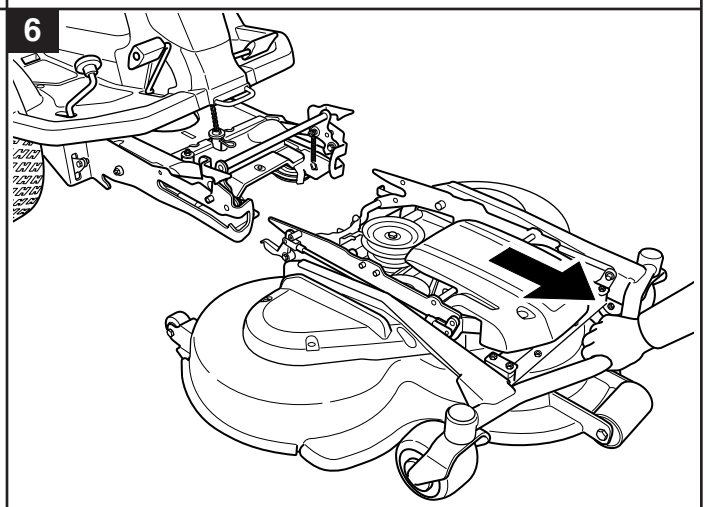

User manual

Gravel Harrow

596 28 96-01

Read the instructions carefully before using the product

596 28 96-01

1143292-26

P. Olssons i Linderöd AB

 68 kg (Net)
80 kg (Gross)