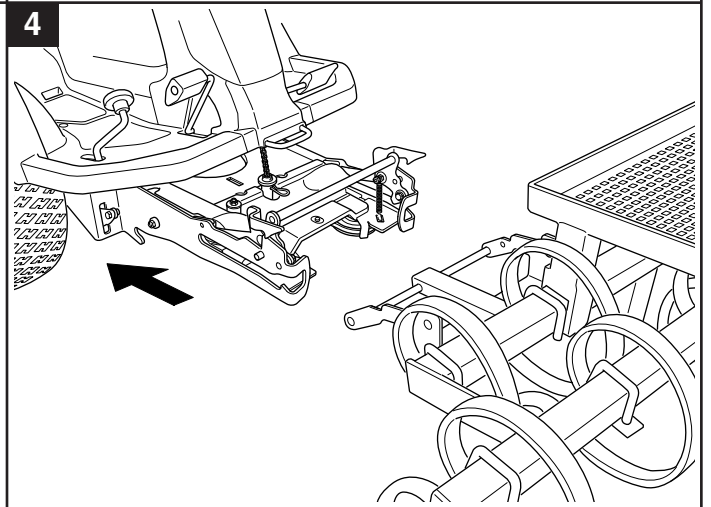

User manual

Gravel Harrow

596 28 96-01

Read the instructions carefully before using the product

596 28 96-01

1143292-26

P. Olssons i Linderöd AB

 68 kg (Net)
80 kg (Gross)