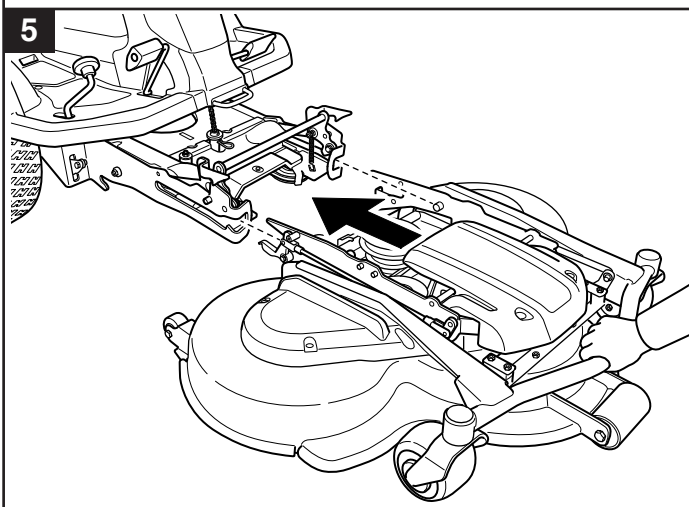

User manual

Gravel Harrow

596 28 96-01

Read the instructions carefully before using the product

596 28 96-01

1143292-26

P. Olssons i Linderöd AB

 68 kg (Net)
80 kg (Gross)