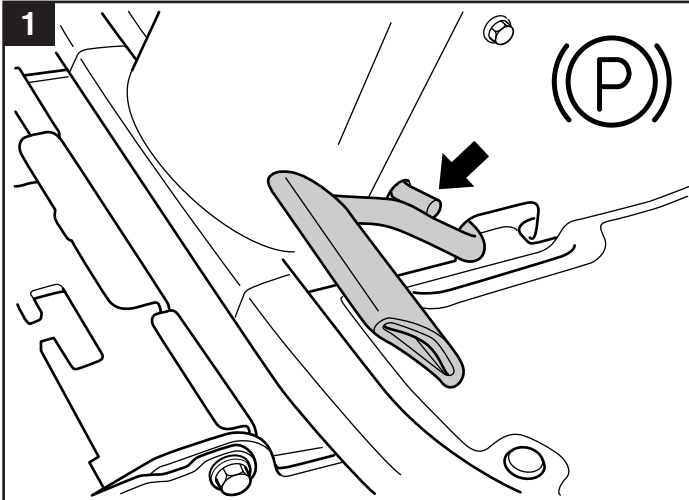

User manual

Gravel Harrow

596 28 96-01

Read the instructions carefully before using the product

596 28 96-01

1143292-26

P. Olssons i Linderöd AB

 68 kg (Net)
80 kg (Gross)