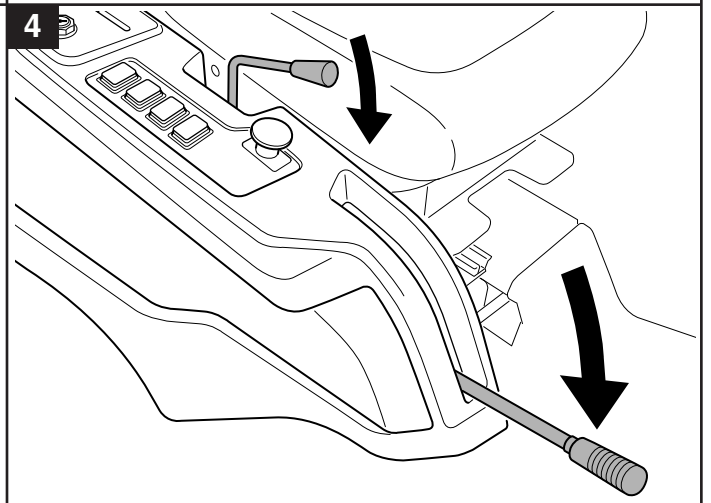

User manual

Gravel Harrow

596 28 96-01

Read the instructions carefully before using the product

596 28 96-01

1143292-26

P. Olssons i Linderöd AB

 68 kg (Net)
80 kg (Gross)