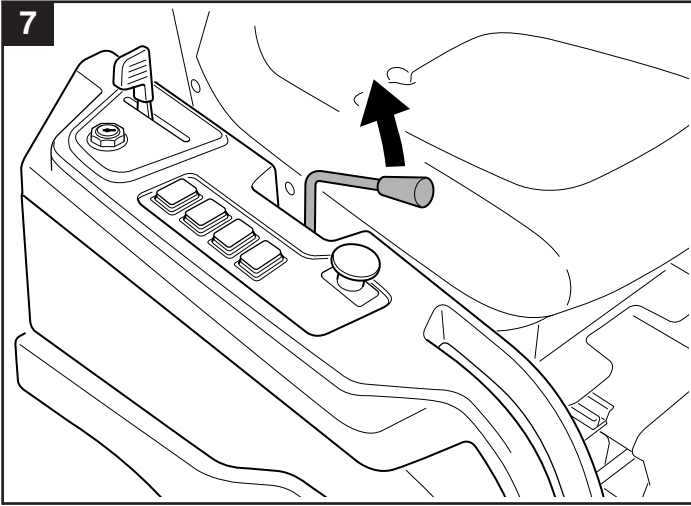

User manual

Gravel Harrow

596 28 96-01

Read the instructions carefully before using the product

596 28 96-01

1143292-26

P. Olssons i Linderöd AB

 68 kg (Net)
80 kg (Gross)