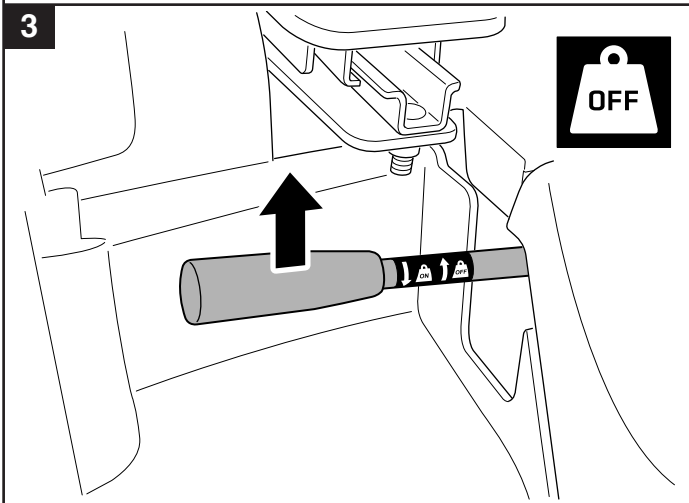

User manual

Gravel Harrow

596 28 96-01

Read the instructions carefully before using the product

596 28 96-01

1143292-26

P. Olssons i Linderöd AB

 68 kg (Net)
80 kg (Gross)