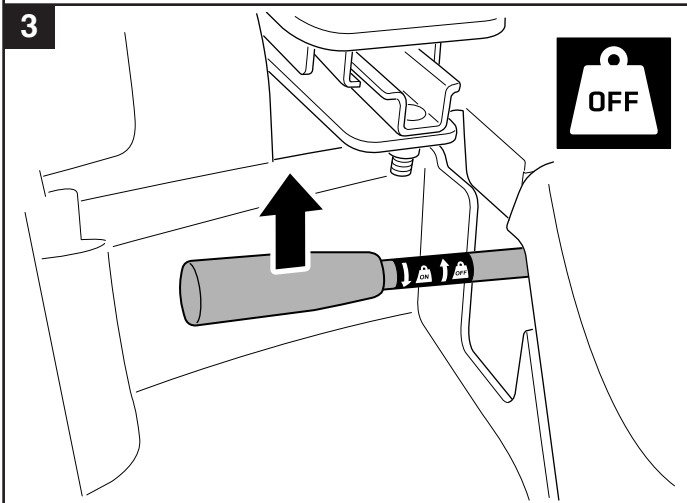

User manual

Gravel Harrow

596 28 96-01

Read the instructions carefully before using the product

596 28 96-01

1143292-26

P. Olssons i Linderöd AB

 68 kg (Net)
80 kg (Gross)