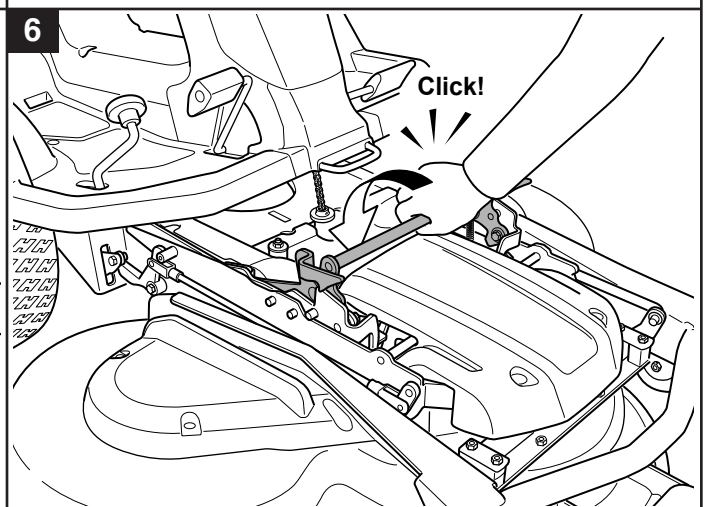

User manual

Gravel Harrow

596 28 96-01

Read the instructions carefully before using the product

596 28 96-01

1143292-26

P. Olssons i Linderöd AB

 68 kg (Net)
80 kg (Gross)