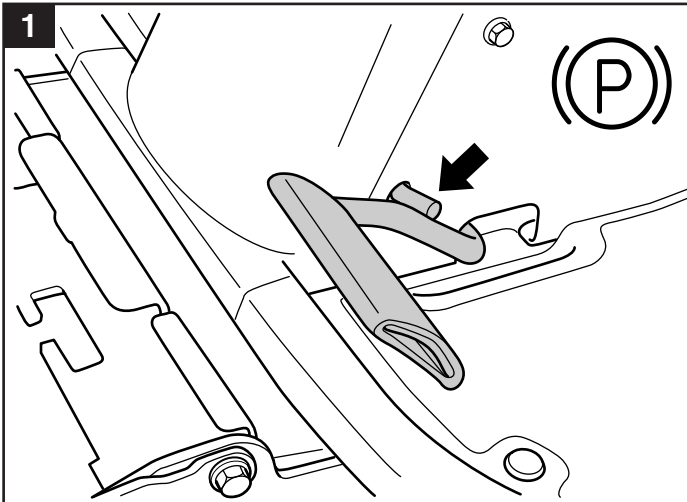

User manual

Gravel Harrow

596 28 96-01

Read the instructions carefully before using the product

596 28 96-01

1143292-26

P. Olssons i Linderöd AB

 68 kg (Net)
80 kg (Gross)