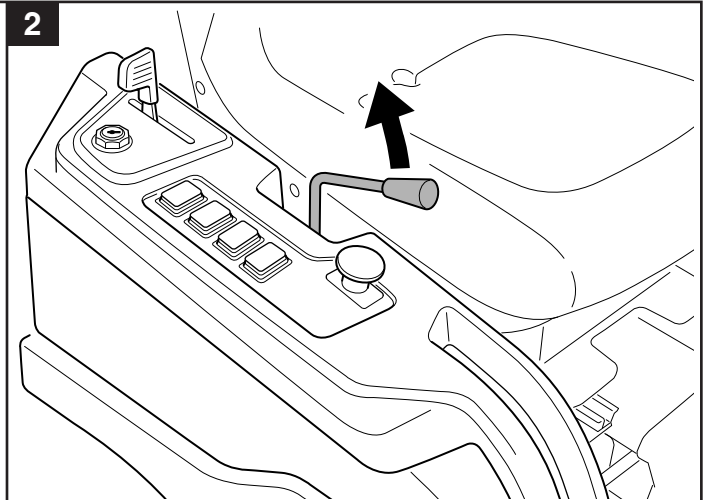

User manual

Gravel Harrow

596 28 96-01

Read the instructions carefully before using the product

596 28 96-01

1143292-26

P. Olssons i Linderöd AB

 68 kg (Net)
80 kg (Gross)