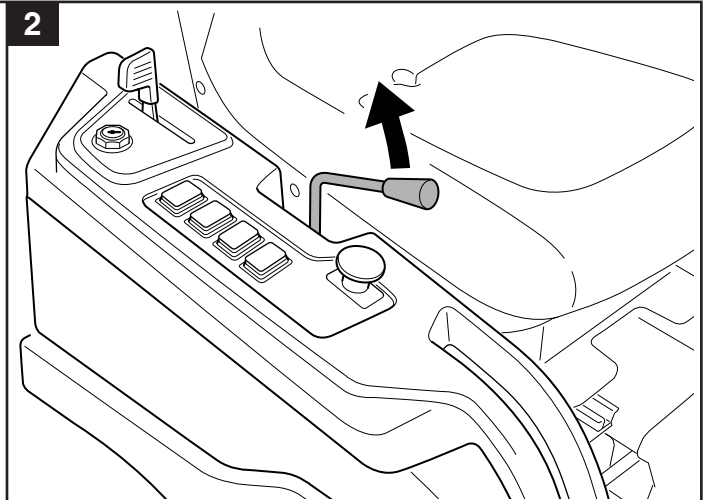

User manual

Gravel Harrow

596 28 96-01

Read the instructions carefully before using the product

596 28 96-01

1143292-26

P. Olssons i Linderöd AB

 68 kg (Net)
80 kg (Gross)