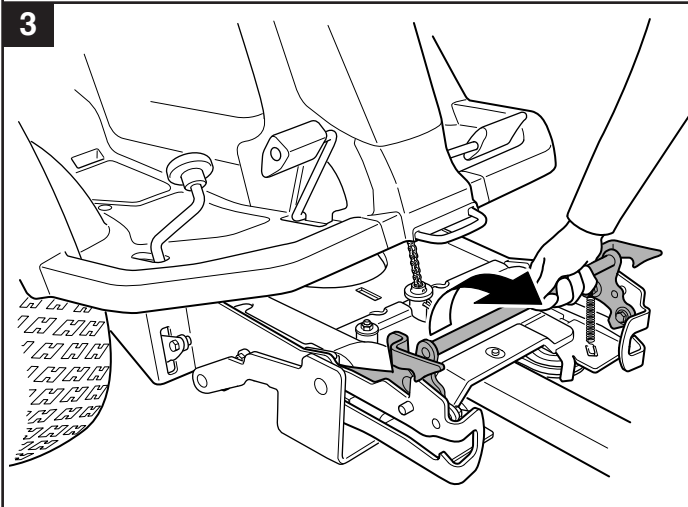

User manual

Gravel Harrow

596 28 96-01

Read the instructions carefully before using the product

596 28 96-01

1143292-26

P. Olssons i Linderöd AB

 68 kg (Net)
80 kg (Gross)