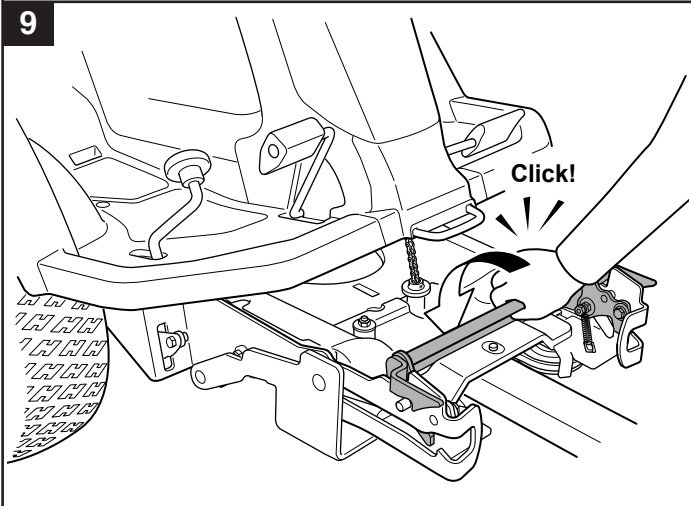

User manual

Gravel Harrow

596 28 96-01

Read the instructions carefully before using the product

596 28 96-01

1143292-26

P. Olssons i Linderöd AB

 68 kg (Net)
80 kg (Gross)