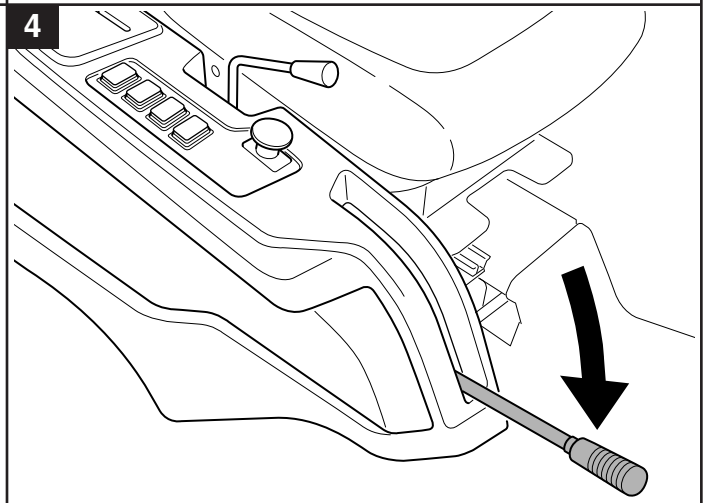

User manual

Gravel Harrow

596 28 96-01

Read the instructions carefully before using the product

596 28 96-01

1143292-26

P. Olssons i Linderöd AB

 68 kg (Net)
80 kg (Gross)