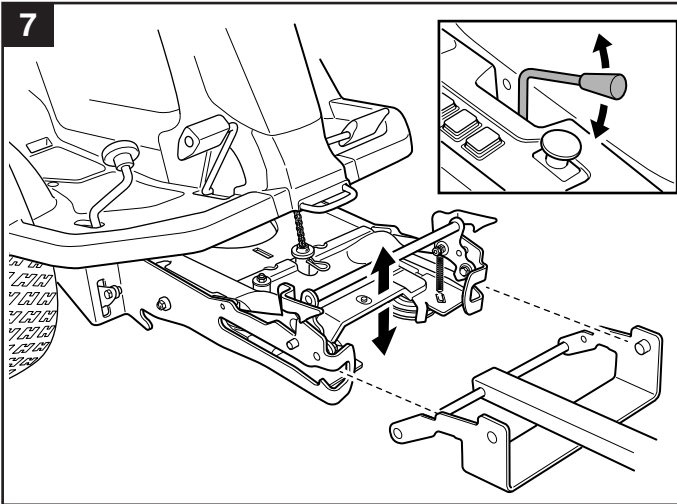

User manual

Gravel Harrow

596 28 96-01

Read the instructions carefully before using the product

596 28 96-01

1143292-26

P. Olssons i Linderöd AB

 68 kg (Net)
80 kg (Gross)