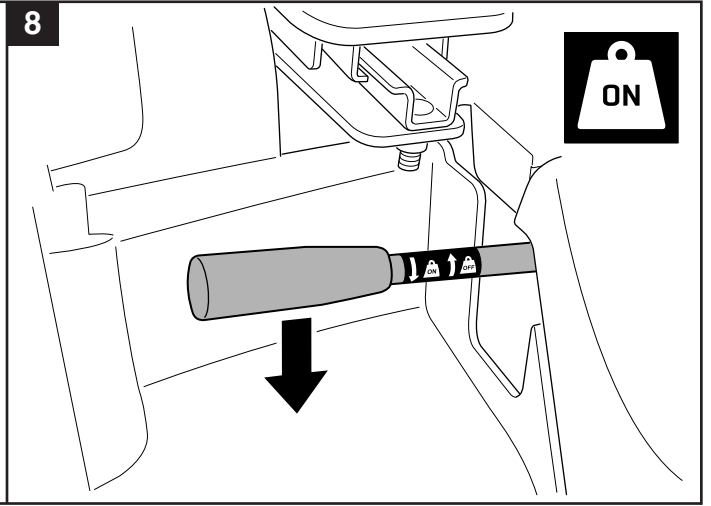

User manual

Gravel Harrow

596 28 96-01

Read the instructions carefully before using the product

596 28 96-01

1143292-26

P. Olssons i Linderöd AB

 68 kg (Net)
80 kg (Gross)