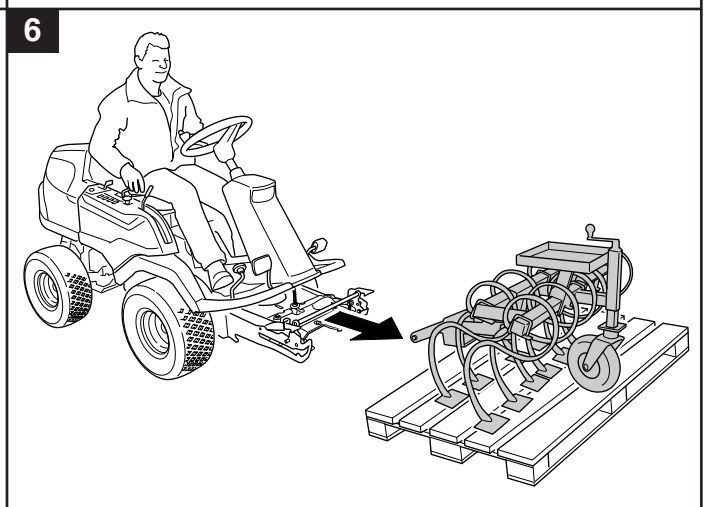

User manual

Gravel Harrow

596 28 96-01

Read the instructions carefully before using the product

596 28 96-01

1143292-26

P. Olssons i Linderöd AB

 68 kg (Net)
80 kg (Gross)