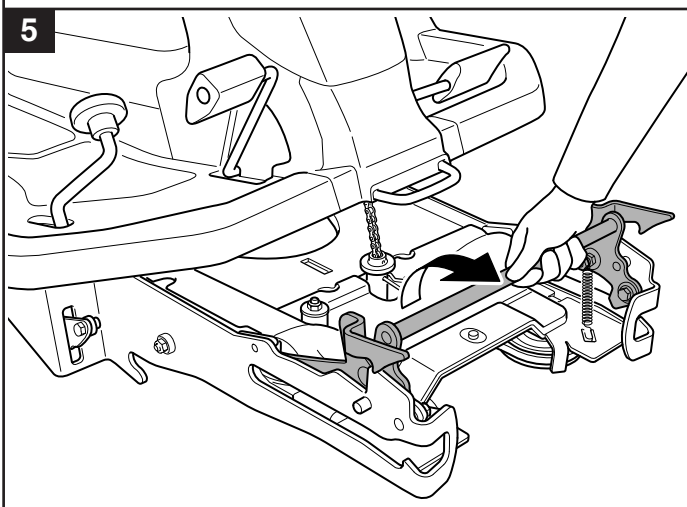

User manual

Gravel Harrow

596 28 96-01

Read the instructions carefully before using the product

596 28 96-01

1143292-26

P. Olssons i Linderöd AB

 68 kg (Net)
80 kg (Gross)