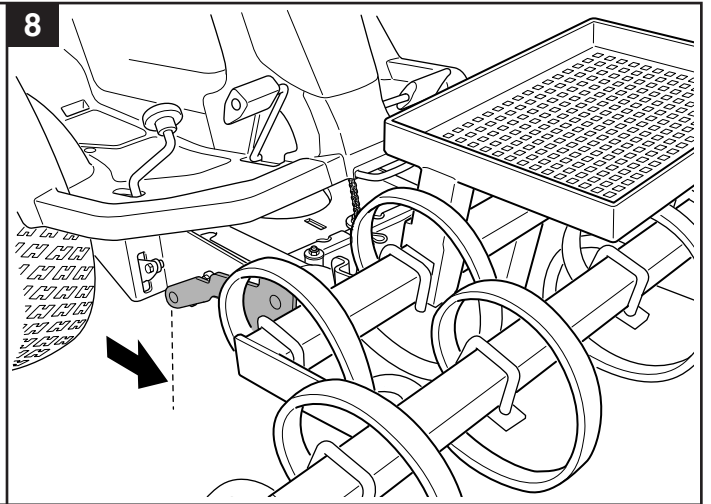

User manual

Gravel Harrow

596 28 96-01

Read the instructions carefully before using the product

596 28 96-01

1143292-26

P. Olssons i Linderöd AB

 68 kg (Net)
80 kg (Gross)