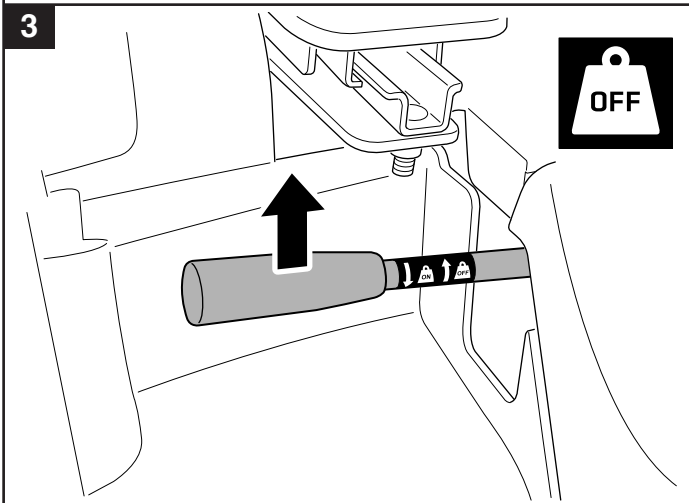

User manual

Gravel Harrow

596 28 96-01

Read the instructions carefully before using the product

596 28 96-01

1143292-26

P. Olssons i Linderöd AB

 68 kg (Net)
80 kg (Gross)