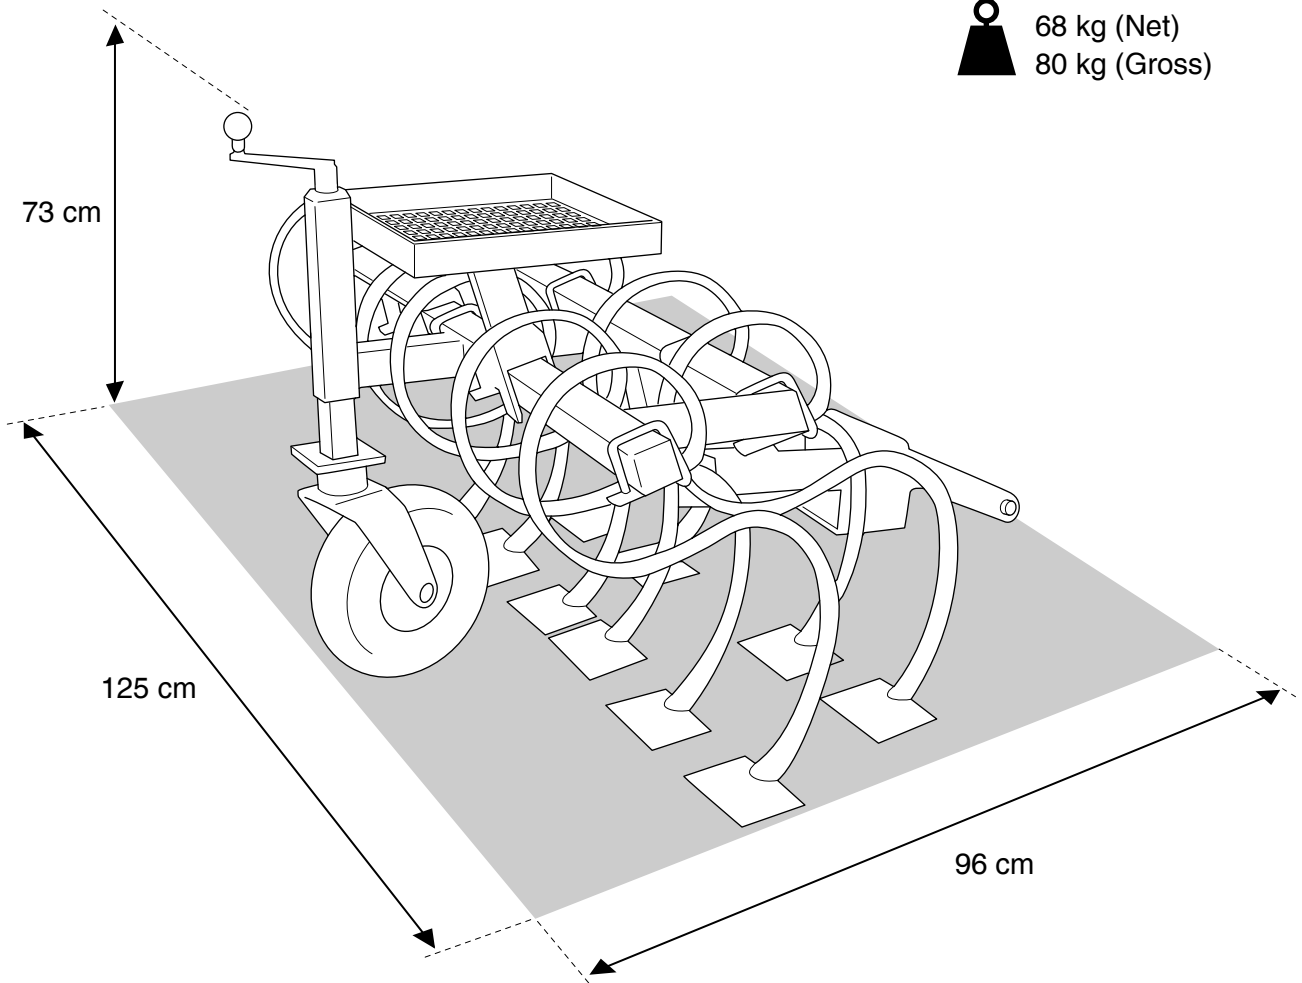

User manual

Gravel Harrow

596 28 96-01

Read the instructions carefully before using the product

596 28 96-01

1143292-26

P. Olssons i Linderöd AB

 68 kg (Net)
80 kg (Gross)