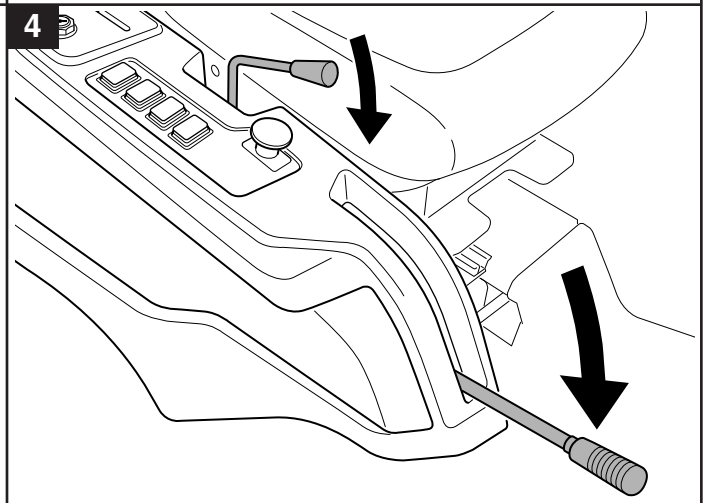

User manual

Gravel Harrow

596 28 96-01

Read the instructions carefully before using the product

596 28 96-01

1143292-26

P. Olssons i Linderöd AB

 68 kg (Net)
80 kg (Gross)