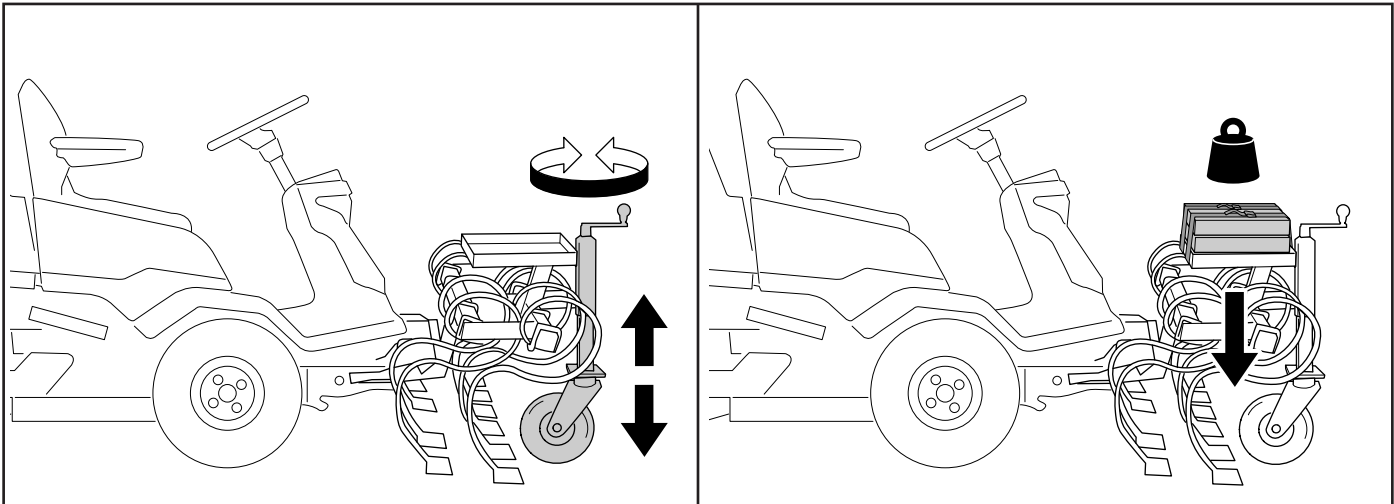

User manual

Gravel Harrow

596 28 96-01

Read the instructions carefully before using the product

596 28 96-01

1143292-26

P. Olssons i Linderöd AB

 68 kg (Net)
80 kg (Gross)