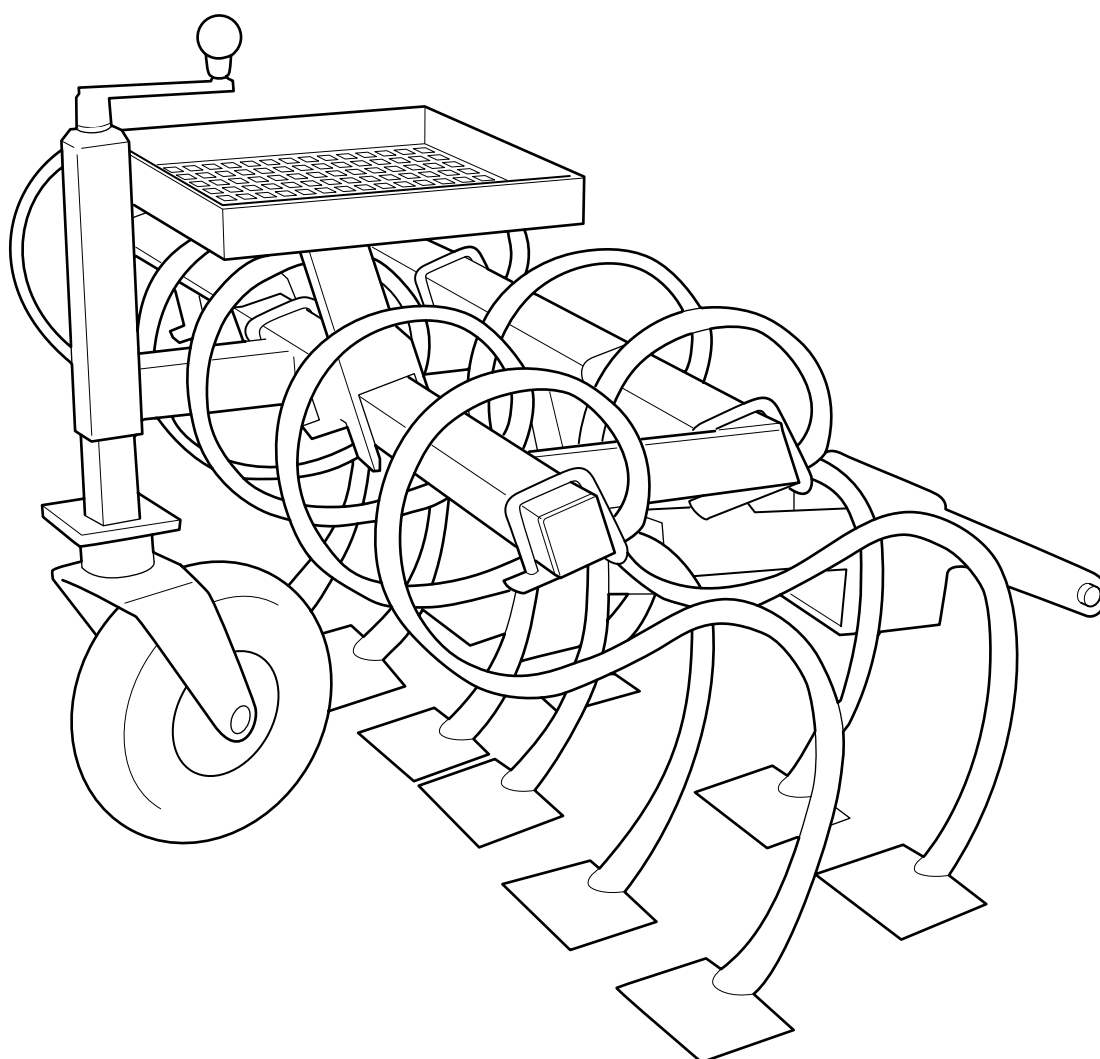

User manual

Gravel Harrow

596 28 96-01

Read the instructions carefully before using the product

596 28 96-01

1143292-26

P. Olssons i Linderöd AB

 68 kg (Net)
80 kg (Gross)