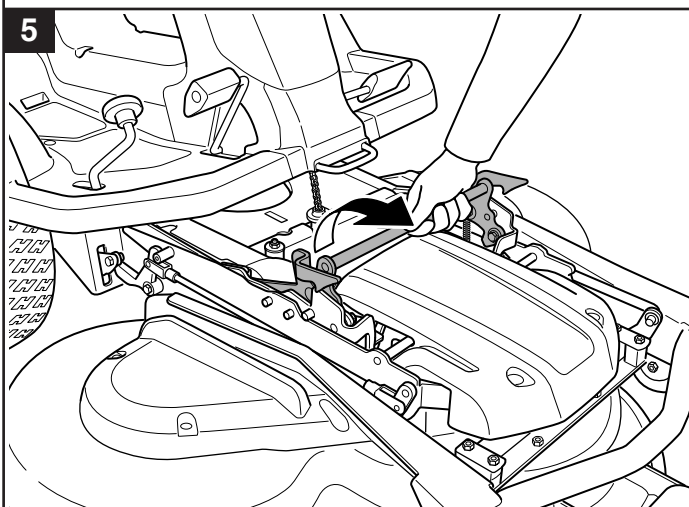

User manual

Gravel Harrow

596 28 96-01

Read the instructions carefully before using the product

596 28 96-01

1143292-26

P. Olssons i Linderöd AB

 68 kg (Net)
80 kg (Gross)