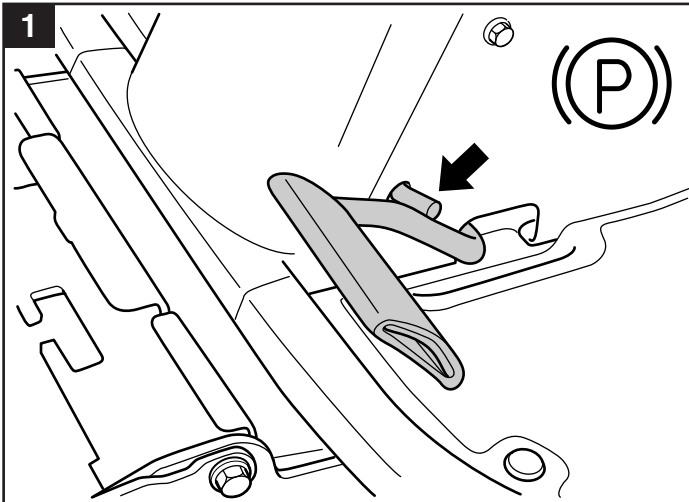

User manual

Gravel Harrow

596 28 96-01

Read the instructions carefully before using the product

596 28 96-01

1143292-26

P. Olssons i Linderöd AB

 68 kg (Net)
80 kg (Gross)