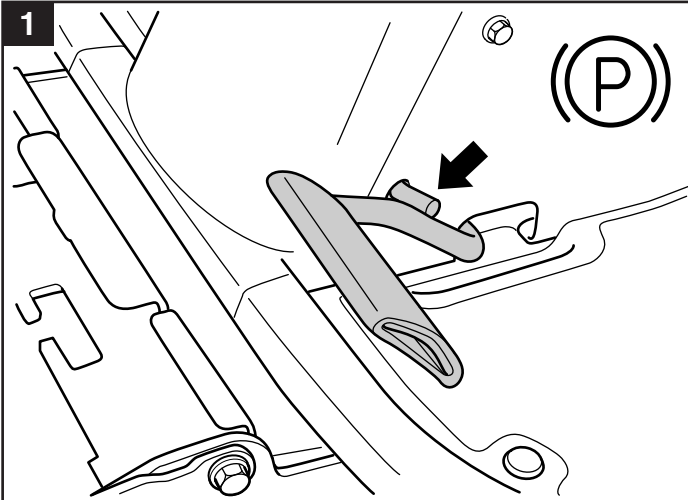

User manual

Gravel Harrow

596 28 96-01

Read the instructions carefully before using the product

596 28 96-01

1143292-26

P. Olssons i Linderöd AB

 68 kg (Net)
80 kg (Gross)